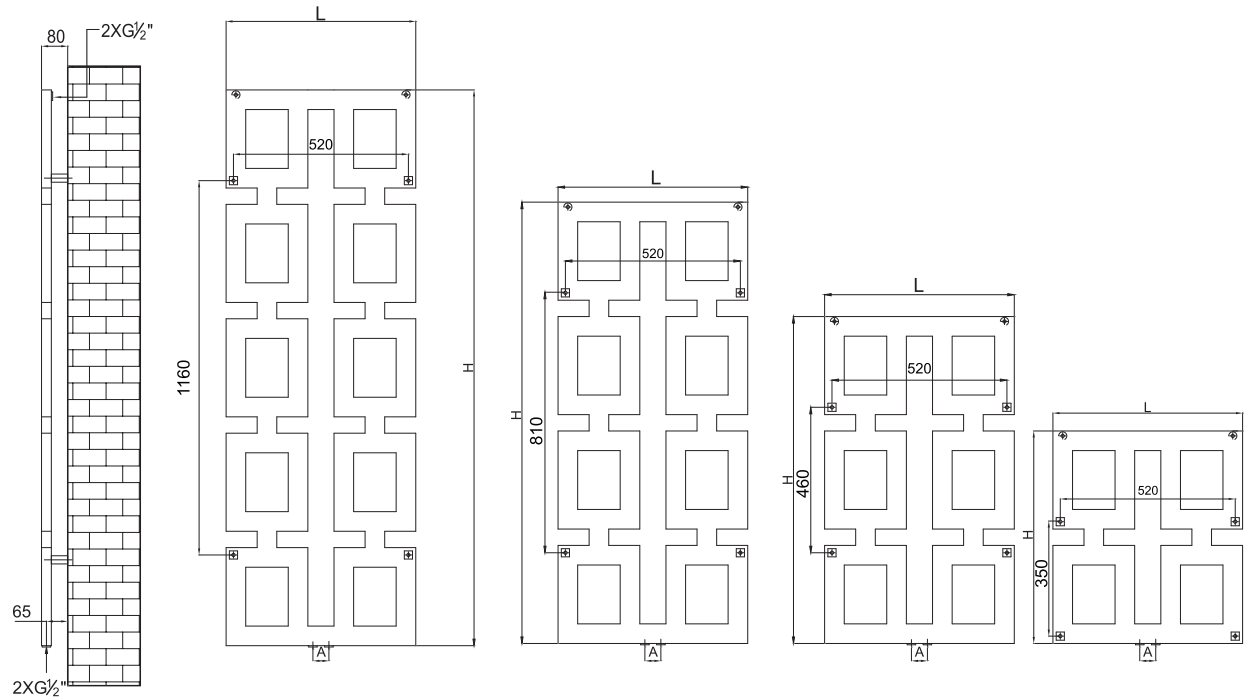

ARENA

Perfect proportions, shape and function, these are the key worlds of ARENA. With rectangular sections, full balance of the shape, ARENA becomes the focus point of each room, while producing a good heat output.

Proportii perfecte, forma și utilitate, acestea sunt cuvintele cheie ale radiatorului ARENA. Cu secțiunile sale rectangulare, ARENA devine centrul atenției din orice cameră, beneficiind și de o putere termică bună.

Max. working pressure/
Presiune max. de lucru 7 bar

Max. working temperature/
Temperatură max. de lucru 90°C

Mounting kit included/
Kit montaj inclus: K06 page 203

Factory pressure test/
Presiune de probă: 10 bar

Elements & collectors/
Elemente și colectori: 60x30mm

Code/ Cod	Finish / Finisaj	Height/ Înălțime (H)	Length/ Lățime (L)	Centres/ Interax (A)	No el/Nr elemente	Weight/ Greutate	Volume/ Volum	OUTPUT/PUTERE TERMICĂ (watt)			
								Δt=30°C	Δt=50°C	Δt=60°C	electric***
		mm	mm	mm	pcs	kg	l	W	W	W	W
AR058/065V9010AC		650	580	50	4	8,00	6,00	164	315	394	300
AR058/100V9010AC	RAL 9010 white/ alb*	1000	580	50	6	11,90	8,90	245	471	588	600
AR058/135V9010AC		1350	580	50	8	15,80	11,90	326	626	783	600
AR058/170V9010AC		1700	580	50	10	19,80	14,90	406	782	977	800

● We can make custom dimensions, after technical analysis. | Putem executa dimensiuni speciale, în urma unei analize tehnice.
The mentioned code is for hydronic version. | Codul menționat este pentru versiunea hidraulică.

Hydraulic connections/
Conexiuni hidraulice**

S1 for ARENA

Electric connections/
Conexiuni electrice***

S2 for INKA

* For other colours, put your desired RADOX colour code instead of 9010 (standard white). For more details, see page 194
Pentru alte culori, se pune codul culorii RADOX dorite în locul codului 9010 (standard alb). Mai multe detalii la pag. 194

** When you order, you must mention the type of connection you require. The price changes according to the requirements.
Când comandați trebuie să menționați tipul de alimentare necesar. Prețul se modifică în funcție de cerințe.

*** INKA is the electric version of ARENA, please order accordingly.
INKA este versiunea electrică a radiatorului ARENA, motiv pentru care trebuie să îl comandați sub acest nume.