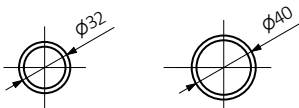

A – Height B – Width C1-C5 – Distance between pipe centres D – Horizontal distance between mounting bracket centres E – Vertical distance between mounting brackets F – Distance between a mounting bracket and the bottom of the radiator

Collector: Pipe: