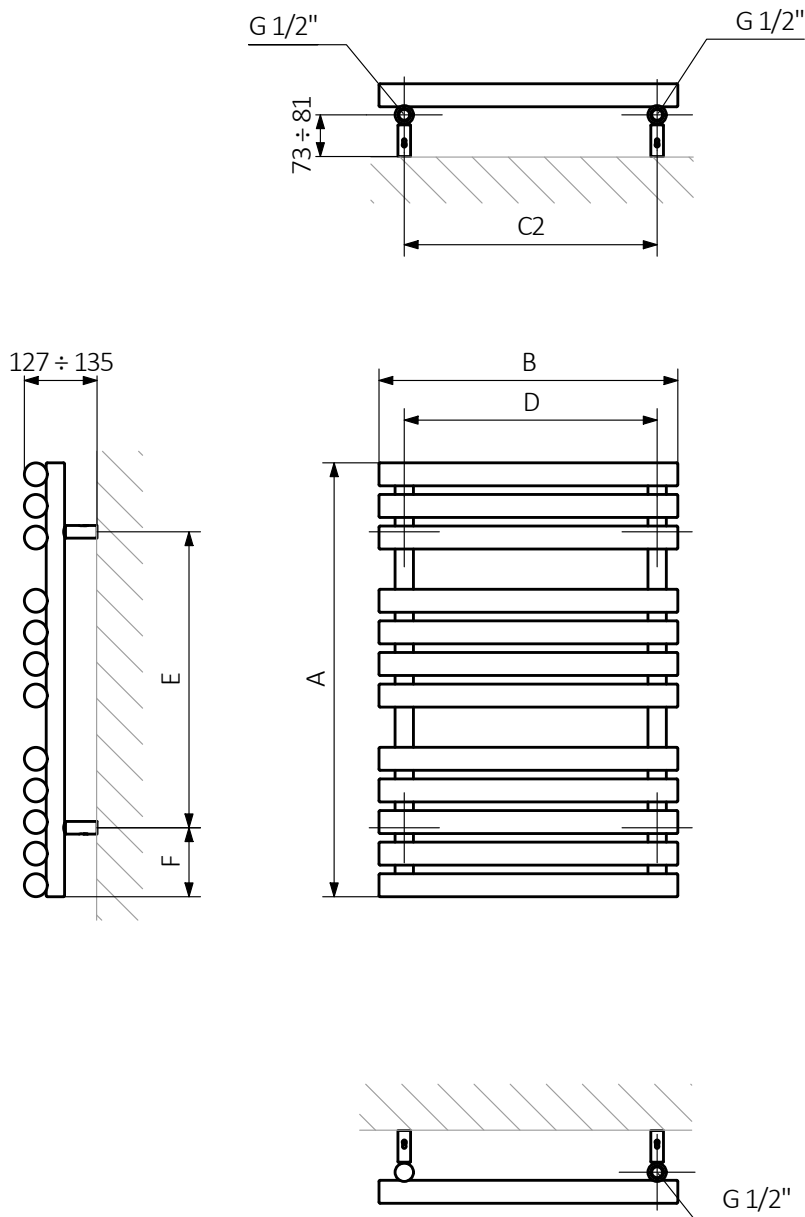

## CENTRAL HEATING

Connections

Height A ↕ [mm]	Width B ↔ [mm]	Heating power			Product code <a href="#">... Configuration p.5</a>
		75/65/20°C [W]	55/45/20°C [W]	[W]	
590	900	587	321	600	WGROT059090
755	520	467	252	400	WGROT075052
1085	520	619	333	600	WGROT108052
1360	520	771	412	800	WGROT136052
1580	520	892	474	1000	WGROT158052
1800	520	1013	536	1000	WGROT180052

## DIMENSIONS AND TECHNICAL INFORMATION

Working pressure: 1000 kPa

Maximum operating temperature: 95°C

Height A ↕ [mm]	Width B ↔ [mm]	Spacing connection C2 [mm]	Spacing horizontal fasteners D [mm]	Spacing vertical fasteners E [mm]	Bottom fasteners position F [mm]	Capacity [dm³]	Weight [kg]
590	900	820	820	350	120	10,40	15,80
755	520	440	440	515	120	7,64	12,34
1085	520	440	440	845	120	10,84	17,45
1360	520	440	440	1120	120	13,98	22,38
1580	520	440	440	1340	120	16,48	26,32
1800	520	440	440	1560	120	18,99	30,27

TECHNICAL DRAWING

SX

A – Height B – Width C1-C5 – Distance between pipe centres D – Horizontal distance between mounting bracket centres E – Vertical distance between mounting brackets F – Distance between a mounting bracket and the bottom of the radiator