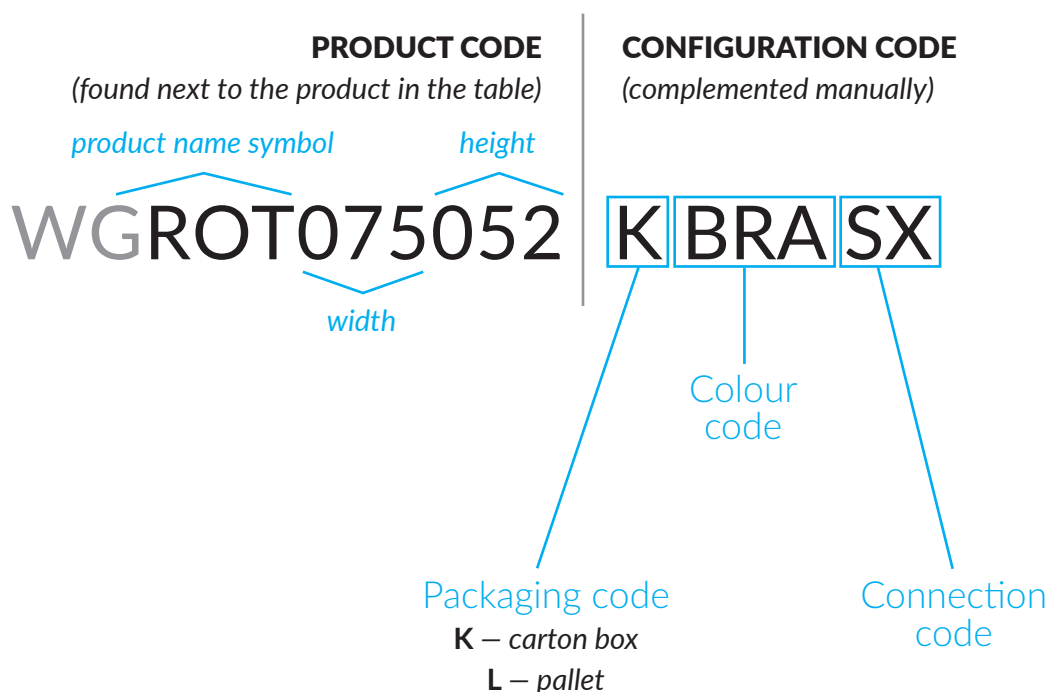

CONFIGURATION CODE FOR A TOWEL RAIL OR RADIATOR ("WG" PRODUCT GROUP)

Product codes can be found in the product tables in both the catalogue and the price list. They provide basic information about the product and the configuration code contains information that complements the specification. When placing an order, the product codes should contain the fully completed configuration part. Part of the configuration code should be placed after the main product code as shown in the example below:

CODE DETAILS:

WG – water or dual fuel, central heating towel rail or radiator