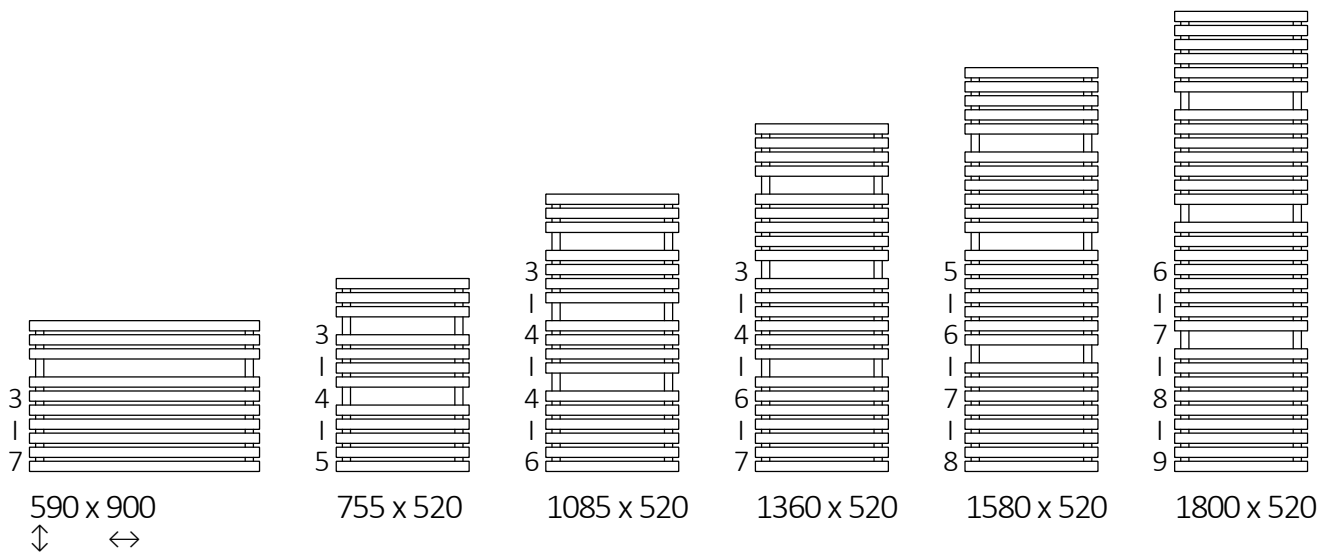

**TERMA**

SINCE 1990

◀ **Radiator**

ROLO TOWEL 755 ↓ x 520 ↔ SX,  
radiator colour: Brass,  
radiator code: WGROT075052 KBRASX

**Valves and accessories**

3-axis regulating valve set, chrome

**ROLO TOWEL**

## AVAILABLE SIZES

## CENTRAL HEATING

Connections

Height A ↕ [mm]	Width B ↔ [mm]	Heating power			Product code <a href="#">... Configuration p.5</a>
		75/65/20°C [W]	55/45/20°C [W]	[W]	
590	900	587	321	600	WGROT059090
755	520	467	252	400	WGROT075052
1085	520	619	333	600	WGROT108052
1360	520	771	412	800	WGROT136052
1580	520	892	474	1000	WGROT158052
1800	520	1013	536	1000	WGROT180052

## DIMENSIONS AND TECHNICAL INFORMATION

Working pressure: 1000 kPa

Maximum operating temperature: 95°C

Height A ↕ [mm]	Width B ↔ [mm]	Spacing connection C2 [mm]	Spacing horizontal fasteners D [mm]	Spacing vertical fasteners E [mm]	Bottom fasteners position F [mm]	Capacity [dm³]	Weight [kg]
590	900	820	820	350	120	10,40	15,80
755	520	440	440	515	120	7,64	12,34
1085	520	440	440	845	120	10,84	17,45
1360	520	440	440	1120	120	13,98	22,38
1580	520	440	440	1340	120	16,48	26,32
1800	520	440	440	1560	120	18,99	30,27