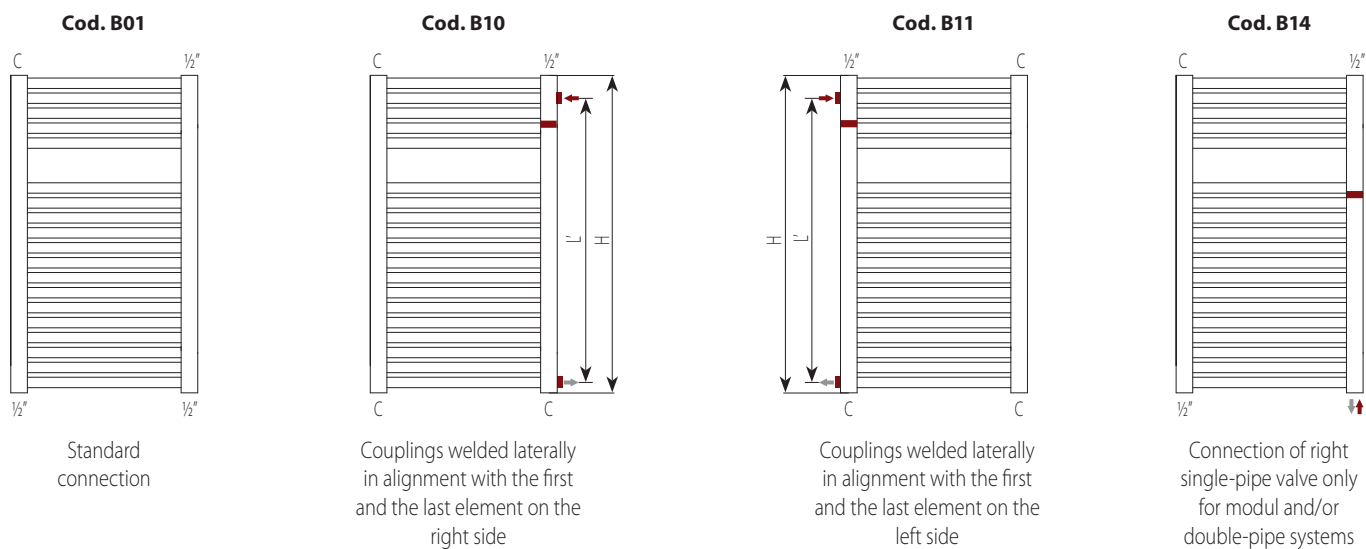

Hydraulic connections for: Net, Rigo, Kart, Flauto, Flauto2, Flauto Chrom, Xilo, Xilo 2