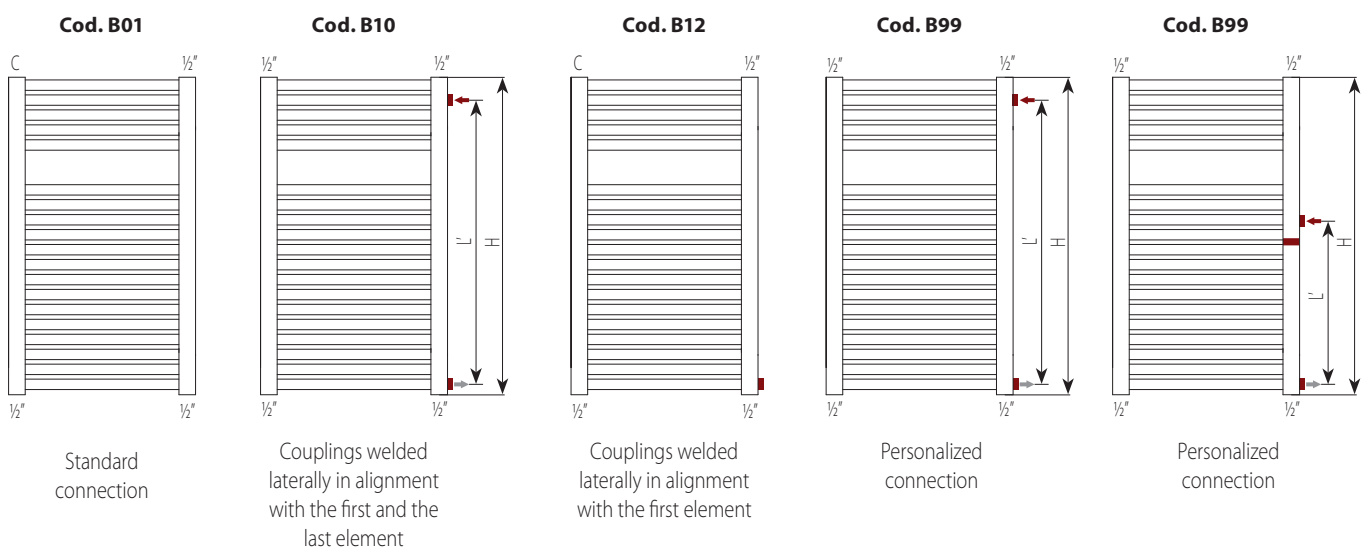

Hydraulic connections for: Novo, Novo Chrome-plated, Pareo, Vela, Vela Chrome-plated