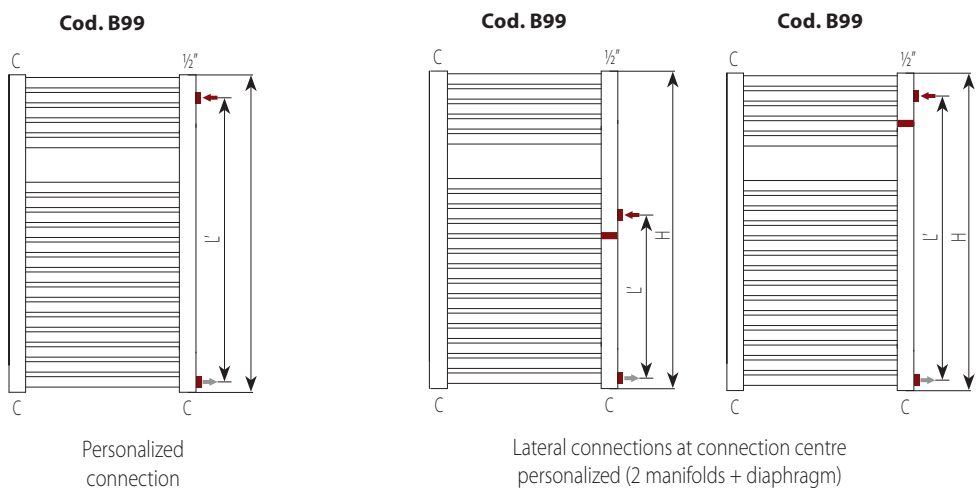

## Hydraulic connections for: Novo Cult, Novo Cult Chrome-plated, Oddo