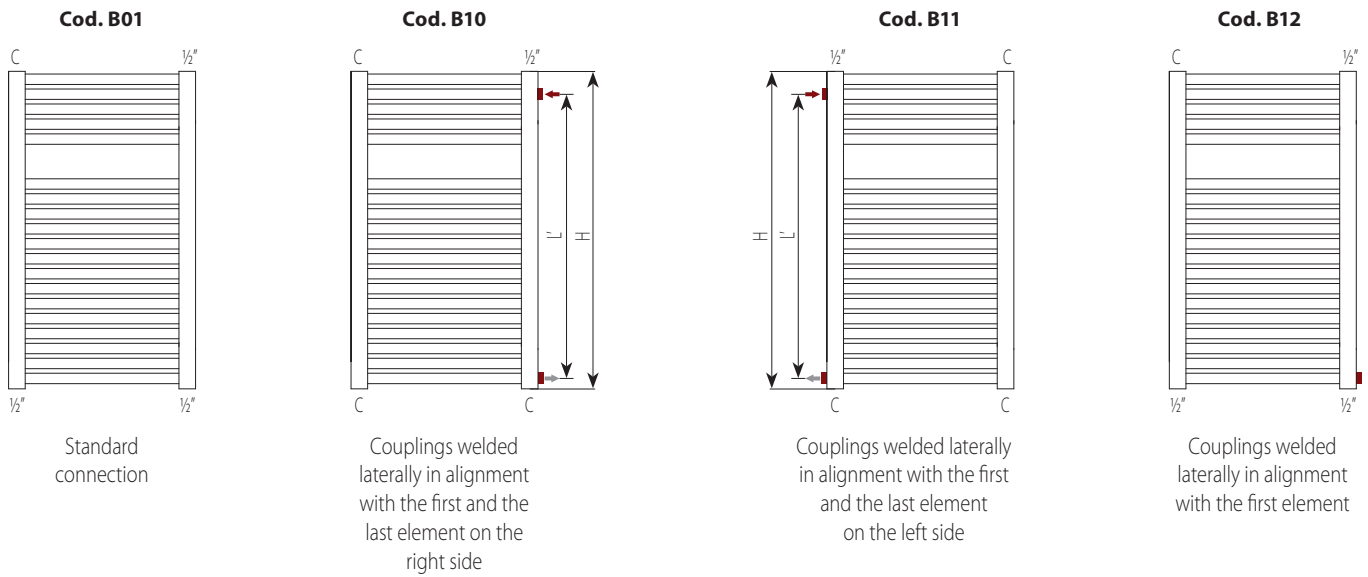

# Bathroom radiators: hydraulic connections

## Hydraulic connections for: Novo Cult, Novo Cult Chrome-plated, Oddo