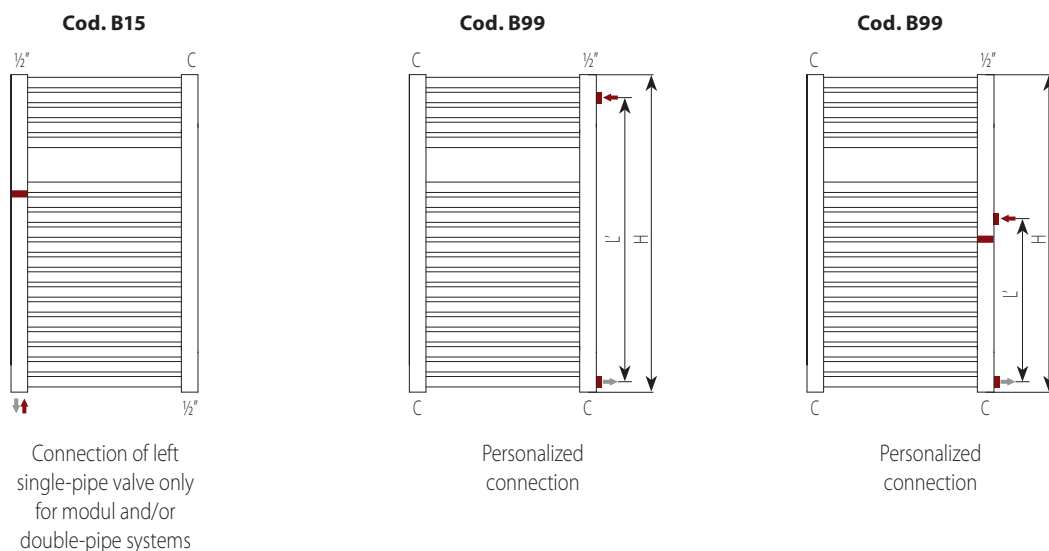

Hydraulic connections for: Net, Rigo, Kart, Flauto, Flauto2, Flauto Chrom, Xilo, Xilo 2