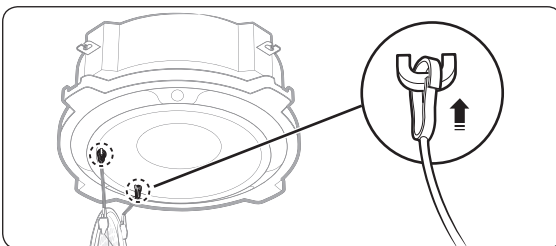

SAMSUNG

Installation

360 cassette panels

Accessories

Item	M4 screw	Installation manual
Quantity	4	1
Shape		

CAUTION

- After installing the product, be sure to explain to the user how to use the air conditioner.

NOTE

- Tightening torque for the M4 screw: 1.2 to 1.8 N•m (140 to 180 kgf•cm)

Installing the grille inlet for the ceiling type and open type

- 1 Hook the two hook wires of the grille inlet onto the two wire hooks on the indoor unit body.

NOTE

- When the grille inlet is installed correctly, the indoor unit display is placed perpendicular to the Samsung logo printed on the grille inlet.

Installing the panel front for the ceiling type

1 Remove the four cover panels from the panel front.