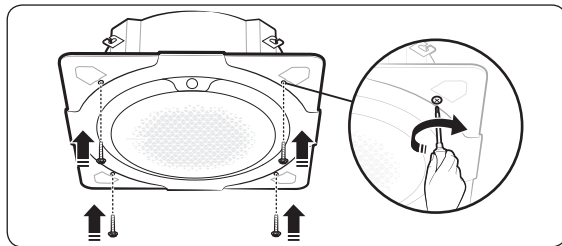

4 Insert halfway the four screws into the four holes on the panel front. Then fasten the screws tightly until there is no gap between the ceiling and the panel front.

5 Place each cover panel on a corner of the panel front. Then push the cover panel upward until it is firmly assembled to the panel front.