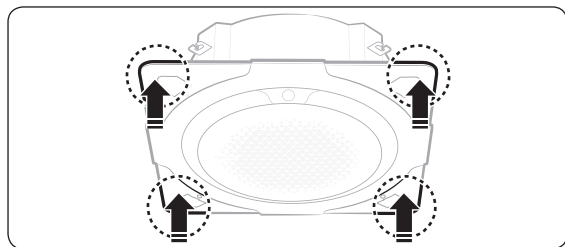

SAMSUNG

Installation

360 cassette panels

Accessories

Item	M4 screw	Installation manual
Quantity	4	1
Shape		

CAUTION

- After installing the product, be sure to explain to the user how to use the air conditioner.

CAUTION

- When servicing the product or replacing parts such as motors and gears, be sure to remove the front grille first. Failing to do so may cause the hook wires to unhook and the front grille to drop on the floor.
 - Be sure to check the letters for the wire hooks printed on the indoor unit body and hook the hook wires onto the specified positions.
- 2 Rotate the grille inlet clockwise until it is assembled firmly in place.

NOTE

- When the grille inlet is installed correctly, the indoor unit display is placed perpendicular to the Samsung logo printed on the grille inlet.

Installing the panel front for the ceiling type

1 Remove the four cover panels from the panel front.

NOTE

- To remove the cover panels, use the two tongues at the ends of each cover panel.

2 Push the four corners of the panel front toward the indoor unit body one at a time until you hear “click” so that they are assembled in place.