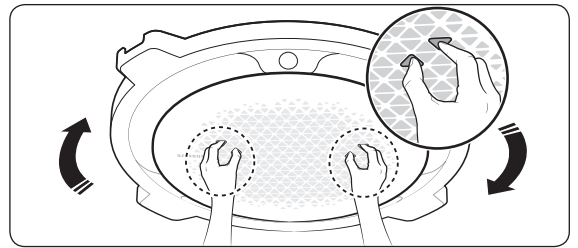

SAMSUNG

Installation

360 cassette panels

Accessories

Item	M4 screw	Installation manual
Quantity	4	1
Shape		

CAUTION

- After installing the product, be sure to explain to the user how to use the air conditioner.

NOTE

- Tightening torque for the M4 screw: 1.2 to 1.8 N•m (140 to 180 kgf•cm)

Installing the grille inlet for the ceiling type and open type

- 1 Hook the two hook wires of the grille inlet onto the two wire hooks on the indoor unit body.

CAUTION

- When servicing the product or replacing parts such as motors and gears, be sure to remove the front grille first. Failing to do so may cause the hook wires to unhook and the front grille to drop on the floor.
 - Be sure to check the letters for the wire hooks printed on the indoor unit body and hook the hook wires onto the specified positions.
- 2 Rotate the grille inlet clockwise until it is assembled firmly in place.

NOTE

- When the grille inlet is installed correctly, the indoor unit display is placed perpendicular to the Samsung logo printed on the grille inlet.

Installing the panel front for the ceiling type

1 Remove the four cover panels from the panel front.